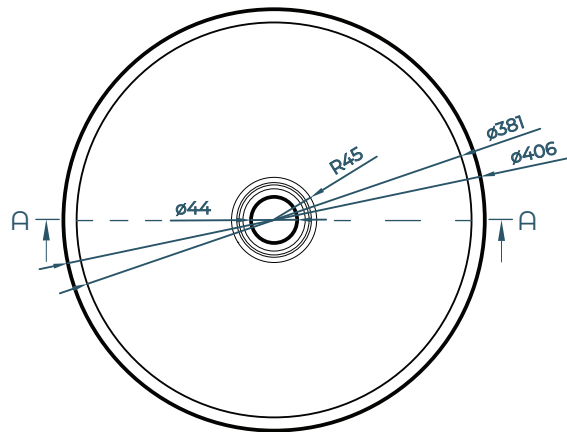

Odet LG

mudd.
concrete

DESIGNED &
MADE IN CANADA

CONTACT

Toll Free
Phone
Email
Web

+1 888 510 2893
226-400-4101
hello@muddconcrete.com
muddconcrete.com

DESCRIPTION

A modern round countertop basin with high cylindrical walls.

DIMENSIONS

406mm D x 114mm H
(16" D x 4 1/2" H)

WEIGHT

12kg (27lbs)

DRAIN RQD

44mm (1 3/4")

AVAILABLE COLOURS

SIDE VIEW