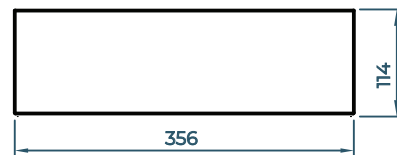

DIMENSIONS

356mm D x 114mm H
(14" D x 4 1/2" H)

WEIGHT

9kg (20lbs)

DRAIN RQD

44mm (1 3/4")

AVAILABLE COLOURS

Thyme

Cotton

Mocha

Smoke

Ash

Charcoal

Midnight

FRONT VIEW

SIDE VIEW

SECTION VIEW