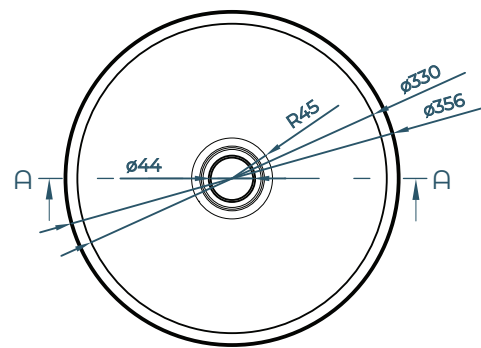

Odet SM

mudd.
concrete

DESIGNED &
MADE IN CANADA

CONTACT

Toll Free
Phone
Email
Web

+1 888 510 2893
226-400-4101
hello@muddconcrete.com
muddconcrete.com

DESCRIPTION

A modern round countertop basin with high cylindrical walls.

DIMENSIONS

356mm D x 114mm H
(14" D x 4 1/2" H)

WEIGHT

9kg (20lbs)

DRAIN RQD

44mm (1 3/4")

AVAILABLE COLOURS

FRONT VIEW