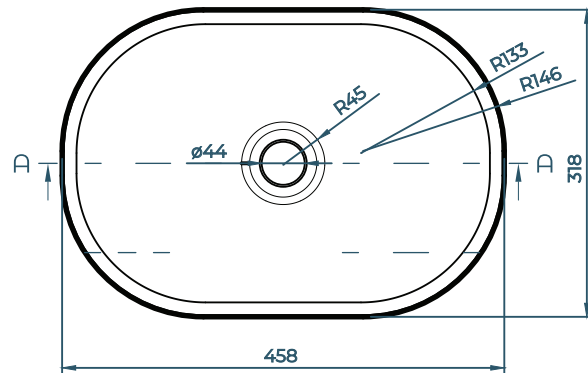

Parro

mudd.
concrete

DESIGNED &
MADE IN CANADA

CONTACT

Toll Free
Phone
Email
Web

+1 888 510 2893
226-400-4101
hello@muddconcrete.com
muddconcrete.com

DESCRIPTION

A practical curved countertop basin with ample sink coverage.

DIMENSIONS

458mm L x 318mm W x 108mm H
(18" L x 12 1/2" W x 4 1/4" H)

WEIGHT

12kg (27lbs)

DRAIN RQD

44mm (1 3/4")

AVAILABLE COLOURS

FRONT VIEW

SIDE VIEWS

SECTION VIEW