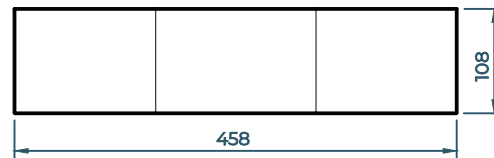

DIMENSIONS

458mm L x 318mm W x 108mm H
(18" L x 12 1/2" W x 4 1/4" H)

WEIGHT

12kg (27lbs)

DRAIN RQD

44mm (1 3/4")

AVAILABLE COLOURS

Thyme

Cotton

Mocha

Smoke

Ash

Charcoal

Midnight

FRONT VIEW

SIDE VIEWS

SECTION VIEW