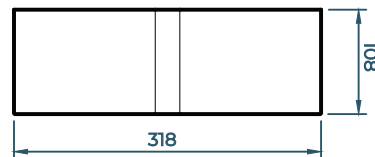

DIMENSIONS

458mm L x 318mm W x 108mm H
(18" L x 12 1/2" W x 4 1/4" H)

WEIGHT

12kg (27lbs)

DRAIN RQD

44mm (1 3/4")

AVAILABLE COLOURS

Thyme

SECTION VIEW