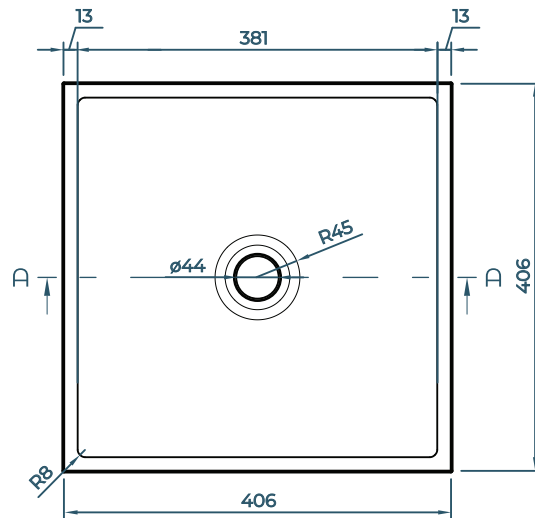

## DIMENSIONS

406mm L x 406mm W x 108mm H  
(16" L x 16" W x 4 1/4" H)

## DRAIN RQD

44mm (1 3/4")

## FRONT VIEW

## SIDE VIEW