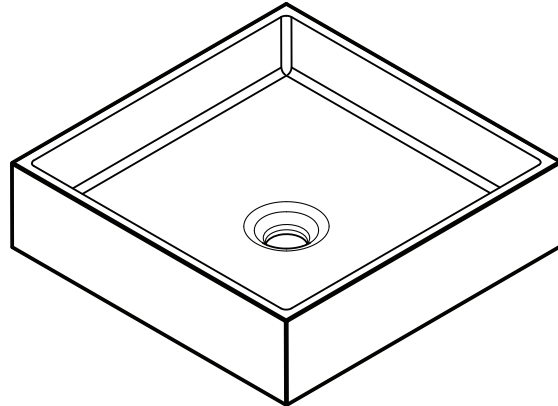

Yarra LG

mudd.
concrete

DESIGNED &
MADE IN CANADA

CONTACT

Toll Free
Phone
Email
Web

+1 888 510 2893
226-400-4101
hello@muddconcrete.com
muddconcrete.com

DESCRIPTION

A modern slim-edge countertop square basin with subtle interior contours.

DIMENSIONS

406mm L x 406mm W x 108mm H
(16" L x 16" W x 4 1/4" H)

WEIGHT

16kg (35lbs)

DRAIN RQD

44mm (1 3/4")

AVAILABLE COLOURS