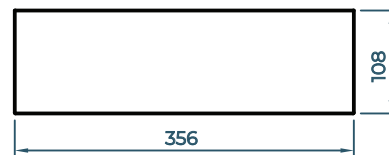

DIMENSIONS

356mm L x 356mm W x 108mm H
(14" L x 14" W x 4 1/4" H)

WEIGHT

12kg (27lbs)

DRAIN RQD

44mm (1 3/4")

AVAILABLE COLOURS

Thyme

Cotton

Mocha

Smoke

Ash

Charcoal

Midnight

FRONT VIEW

SIDE VIEW

SECTION VIEW