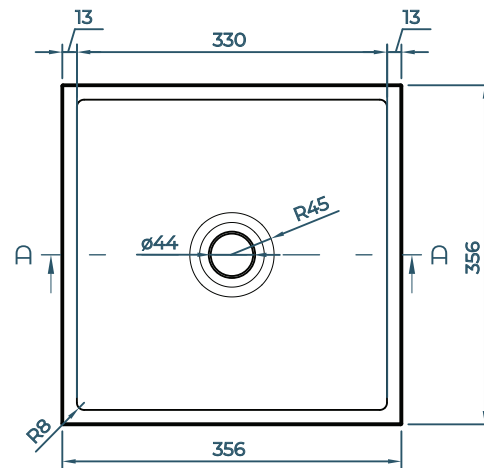

Yarra SM

mudd.
concrete

DESIGNED &
MADE IN CANADA

CONTACT

Toll Free
Phone
Email
Web

+1 888 510 2893
226-400-4101
hello@muddconcrete.com
muddconcrete.com

DESCRIPTION

A modern slim-edge countertop square basin with subtle interior contours.

DIMENSIONS

356mm L x 356mm W x 108mm H
(14" L x 14" W x 4 1/4" H)

WEIGHT

12kg (27lbs)

DRAIN RQD

44mm (1 3/4")

AVAILABLE COLOURS

FRONT VIEW

SIDE VIEW

SECTION VIEW