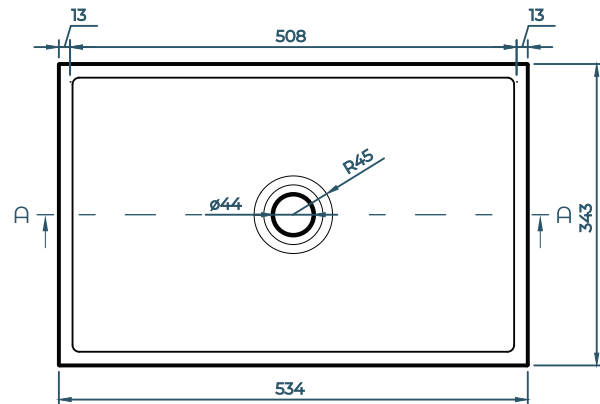

## DIMENSIONS

534mm L x 343mm W x 121mm H  
(21" L x 13 1/2" W x 4 3/4" H)

## DRAIN RQD

44mm (1 3/4")

## FRONT VIEW

## SIDE VIEWS