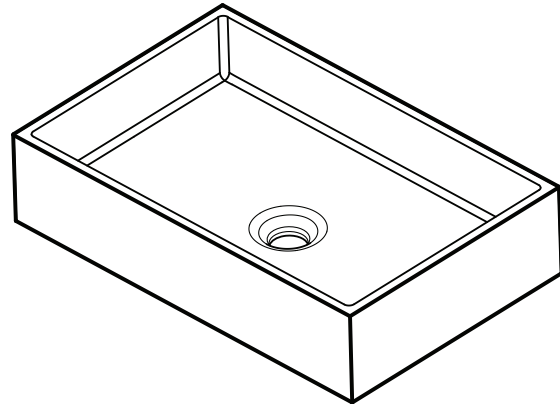

Jeker

mudd.
concrete

DESIGNED &
MADE IN CANADA

CONTACT

Toll Free
Phone
Email
Web

+1 888 510 2893
226-400-4101
hello@muddconcrete.com
muddconcrete.com

DESCRIPTION

A rectangular slim-edge countertop basin with subtle interior contours.

DIMENSIONS

534mm L x 343mm W x 121mm H
(21" L x 13 1/2" W x 4 3/4" H)

WEIGHT

18kg (40lbs)

DRAIN RQD

44mm (1 3/4")

AVAILABLE COLOURS