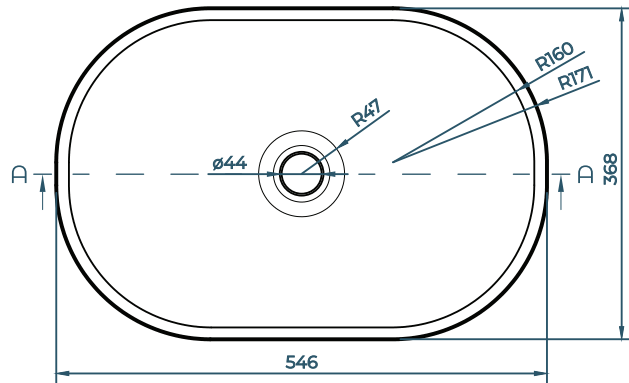

## DIMENSIONS

546mm L x 368mm W x 108mm H  
(21 1/2" L x 14 1/2" W x 4 1/4" H)

## DRAIN RQD

44mm (1 3/4")

### FRONT VIEW