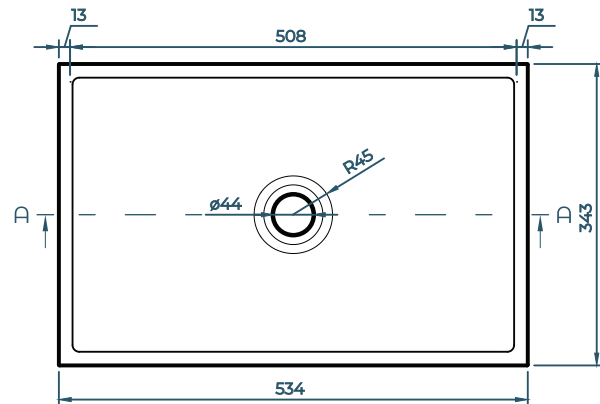

## DESCRIPTION

A rectangular slim-edge wall hung basin. BRACKET D included.

## DIMENSIONS

534mm L x 343mm W x 121mm H  
(21" L x 13 1/2" W x 4 3/4" H)

## DRAIN RQD

44mm (1 3/4")

## FRONT VIEW