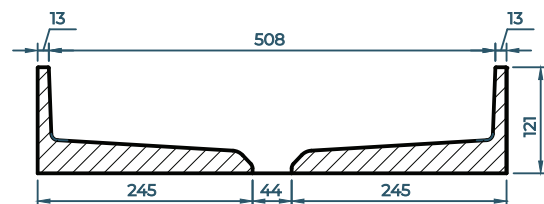

SECTION VIEW

A - A