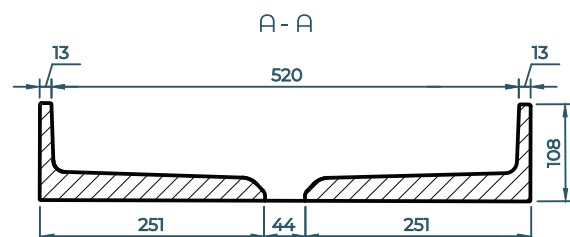

SECTION VIEW