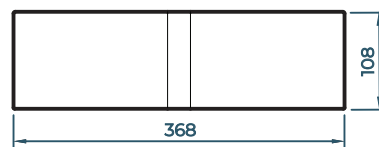

DIMENSIONS

546mm L x 368mm W x 108mm H
(21 1/2" L x 14 1/2" W x 4 1/4" H)

WEIGHT

15kg (33 lbs)

DRAIN RQD

44mm (1 3/4")

AVAILABLE COLOURS

Thyme

Cotton

Mocha

Smoke

Ash

Charcoal

Midnight

FRONT VIEW

SIDE VIEWS

381mm W x 286mm D x 89mm H
(15" W x 11-1/4" D x 3-1/2" H)

3.5kg (7.8lbs)

BRACKET C

fit for Odet LG | Yarra LG

356mm W x 401mm D x 89mm H
(14" W x 15-3/4" D x 3-1/2" H)

4kg (8.6lbs)

BRACKET D

fit for Parro LG | Jeker

457mm W x 311mm D x 89mm H
(18" W x 12-1/4" D x 3-1/2" H)

4.5kg (9.8lbs)