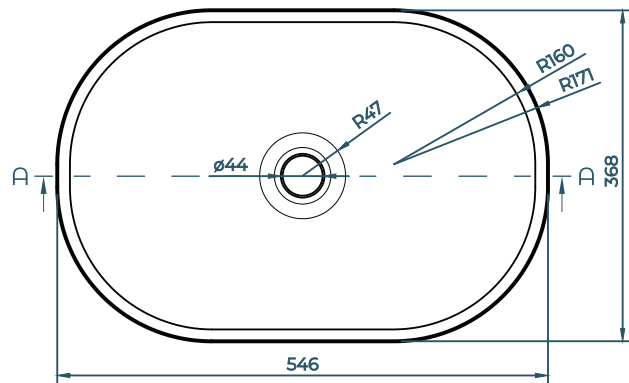

SIDE VIEWS

FRONT VIEW