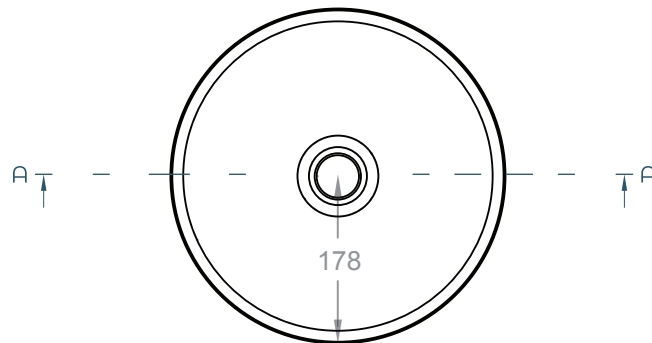

Odet ^{SM} Affix

mudd.
concrete

CONÇUS &
FABRIQUÉS AU CANADA

COORDONNÉES

San frais
Téléphone
Courriel
Web

+1 888 510 2893
226-400-4101
hello@muddconcrete.com
muddconcrete.com

VUE EN PLAN