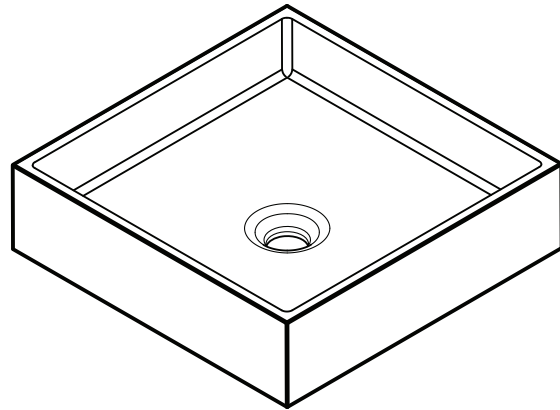

DESCRIPTION

A large, square countertop basin with subtle interior contours. Includes custom bracket for standalone mounting.

DIMENSIONS (BASIN)

406mm L x 406mm W x 108mm H
(16" L x 16" W x 4-1/4" H)

WEIGHT (BASIN)

16 kg (35 lbs)

DRAIN RQD

44mm (1-3/4") max. w/o overflow

MATERIAL FINISH

Smooth

AVAILABLE COLOURS

Thyme

Peach