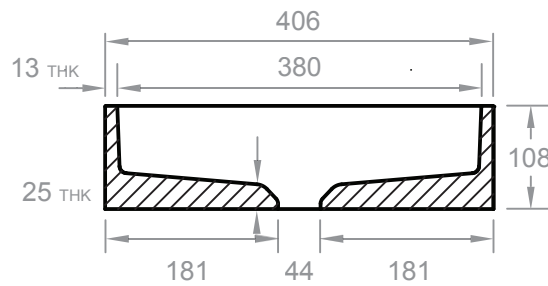

CROSS SECTION VIEW

A - A