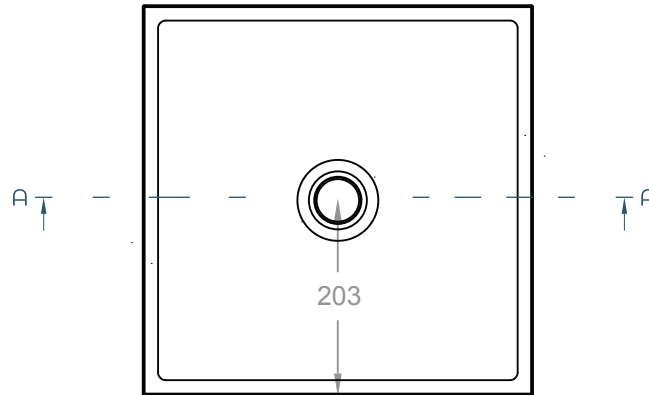

Yarra LG Affix

mudd.
concrete

DESIGNED &
MADE IN CANADA

CONTACT

Toll Free
Phone
Email
Web

+1 888 510 2893
226-400-4101
hello@muddconcret.com
muddconcrete.com

TOP VIEW