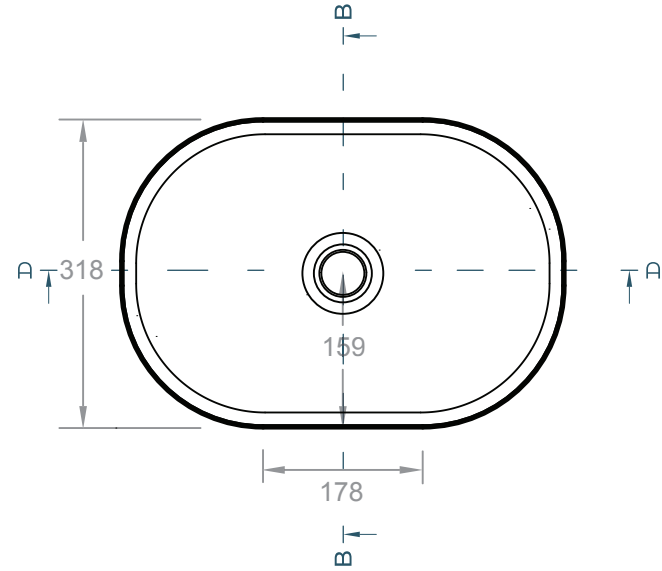

Parro

mudd.
concrete

DESIGNED &
MADE IN CANADA

CONTACT

Toll Free
Phone
Email
Web

+1 888 510 2893
226-400-4101
hello@muddconcret.com
muddconcrete.com

TOP VIEW

CROSS SECTION VIEWS