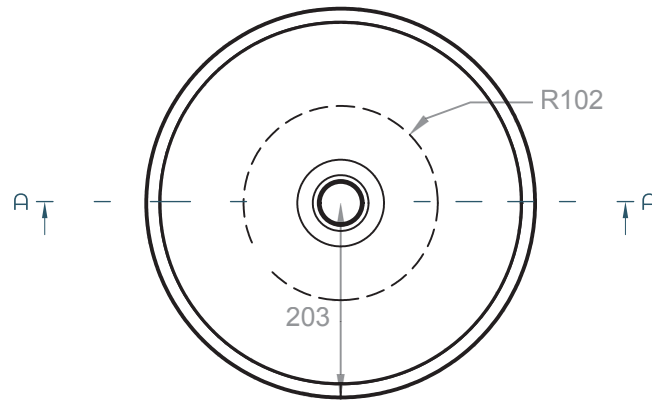

Lava

DESIGNED &
MADE IN CANADA

CONTACT

Toll Free
Phone
Email
Web

+1 888 510 2893
226-400-4101
hello@muddconcrete.com
muddconcrete.com

TOP VIEW