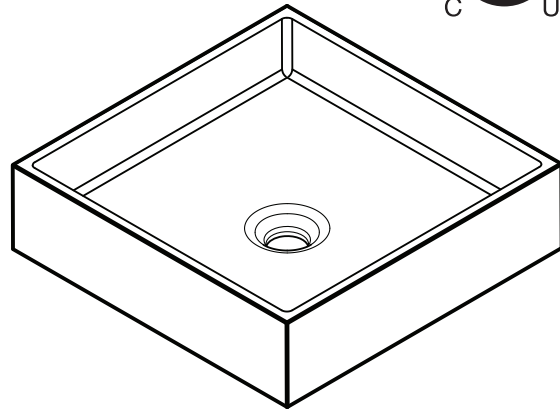

Yarra LG Affix

mudd.
concrete

DESIGNED &
MADE IN CANADA

CONTACT

Toll Free
Phone
Email
Web

+1 888 510 2893
226-400-4101
hello@muddconcrete.com
muddconcrete.com

COLLECTION

Capsule

DESCRIPTION

A large, square countertop basin with subtle interior contours. Includes custom bracket for standalone mounting.

DIMENSIONS (BASIN)

406mm L x 406mm W x 108mm H
(16" L x 16" W x 4-1/4" H)

WEIGHT (BASIN)

16 kg (35 lbs)

DRAIN RQD

44mm (1-3/4") max. w/o overflow

CERTIFICATION

CSA B45.8:23/IAPMO Z403-2023

MATERIAL FINISH

AVAILABLE COLOURS