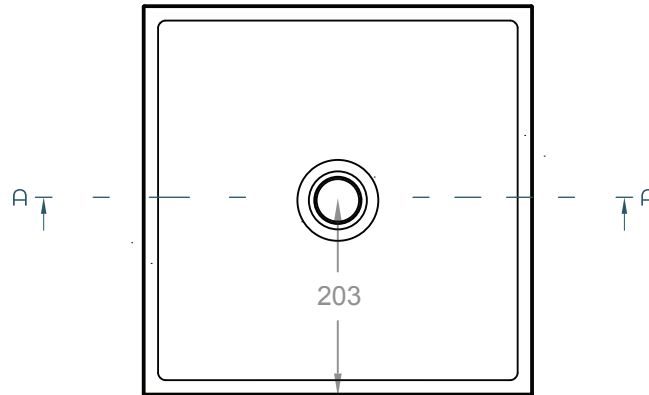

Yarra LG Affix

mudd.
concrete

DESIGNED &
MADE IN CANADA

CONTACT

Toll Free
Phone
Email
Web

+1 888 510 2893
226-400-4101
hello@muddconcrete.com
muddconcrete.com

TOP VIEW