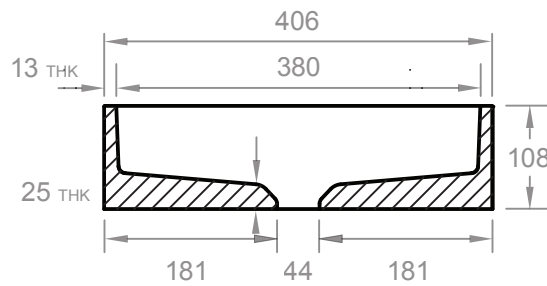

CROSS SECTION VIEW

A - A