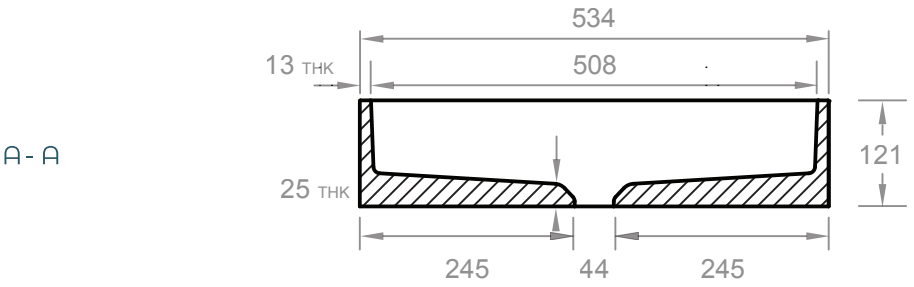

CROSS SECTION VIEW