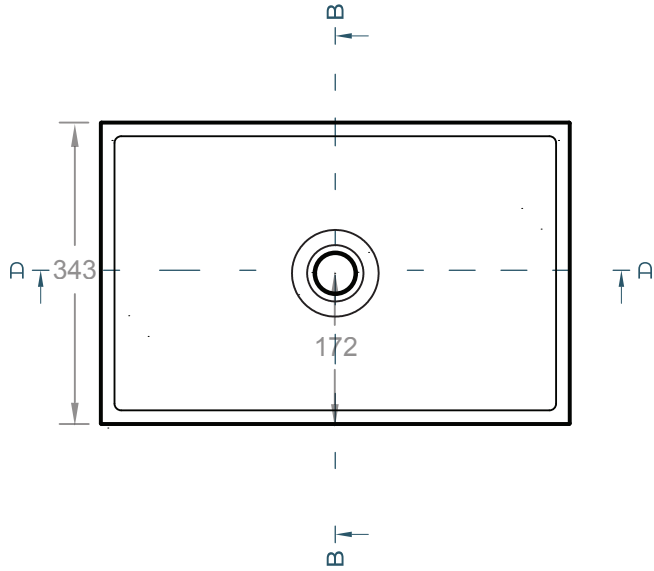

Jeker Affix

mudd.
concrete

DESIGNED &
MADE IN CANADA

CONTACT

Toll Free
Phone
Email
Web

+1 888 510 2893
226-400-4101
hello@muddconcret.com
muddconcrete.com

TOP VIEW