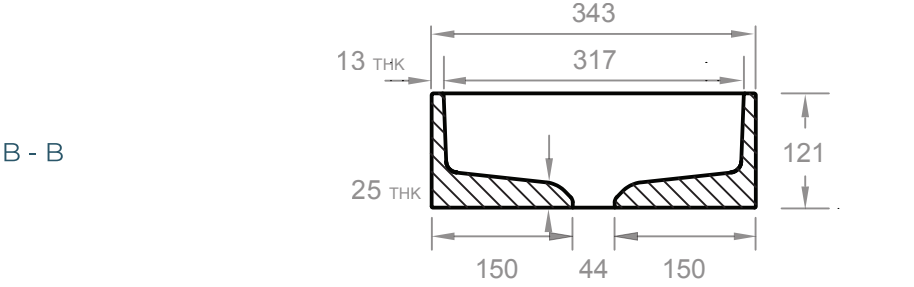

CROSS SECTION VIEW