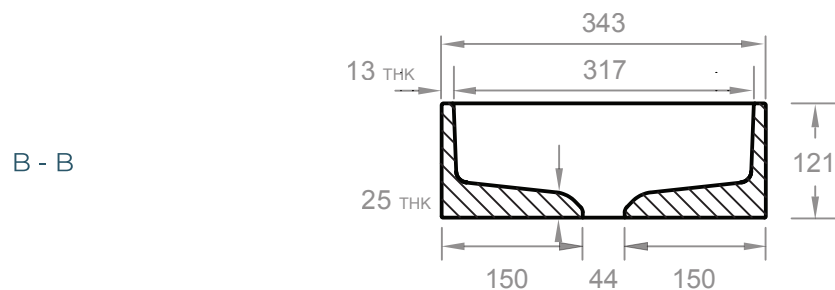

VUE DE COUPE