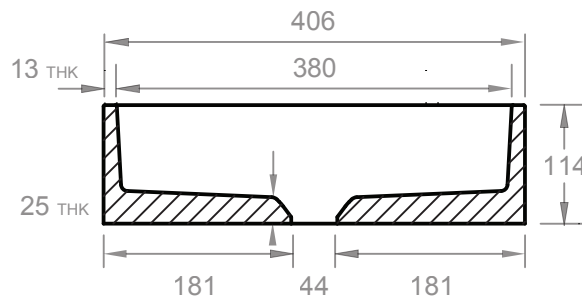

CROSS SECTION VIEW

A - A