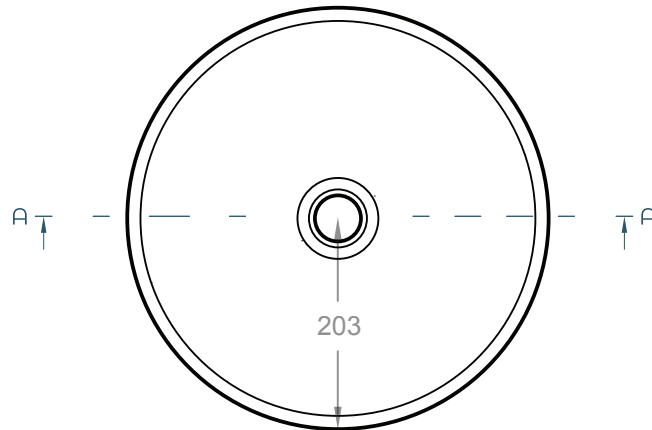

## DIMENSIONS (BASIN)

406mm  $\varnothing$  x 114mm H  
(16"  $\varnothing$  x 4-1/2" H)

## TOP VIEW