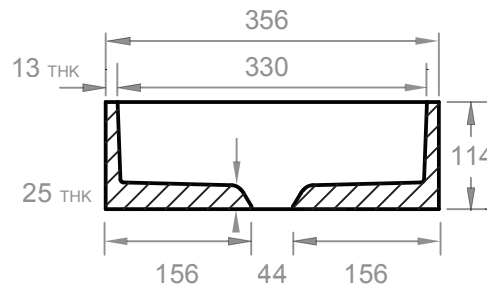

CROSS SECTION VIEW

A - A