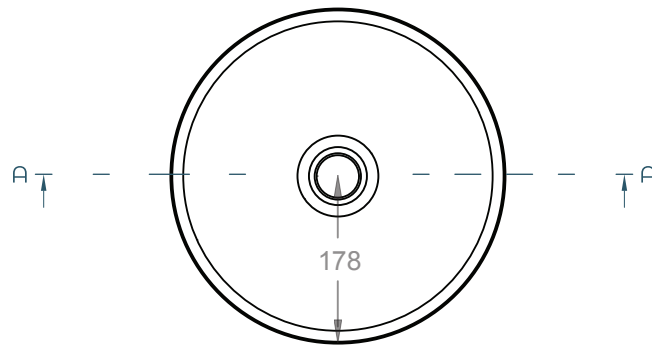

Odet ^{SM} Affix

mudd.
concrete

DESIGNED &
MADE IN CANADA

CONTACT

Toll Free
Phone
Email
Web

+1 888 510 2893
226-400-4101
hello@muddconcret.com
muddconcrete.com

TOP VIEW