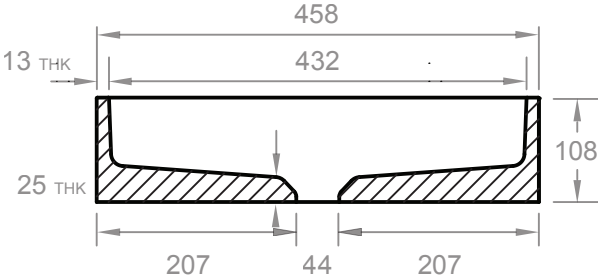

Parro Affix

mudd.
concrete

DESIGNED &
MADE IN CANADA

CONTACT

Toll Free
Phone
Email
Web

+1 888 510 2893
226-400-4101
hello@muddconcret.com
muddconcrete.com

TOP VIEW

CROSS SECTION VIEW

A - A

B - B