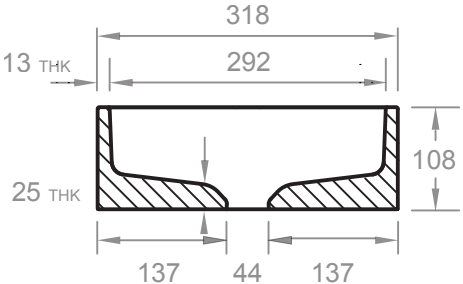

Parro Affix

mudd.
concrete

DESIGNED &
MADE IN CANADA

CONTACT

Toll Free
Phone
Email
Web

+1 888 510 2893
226-400-4101
hello@muddconcret.com
muddconcrete.com

TOP VIEW

CROSS SECTION VIEW

A - A

B - B