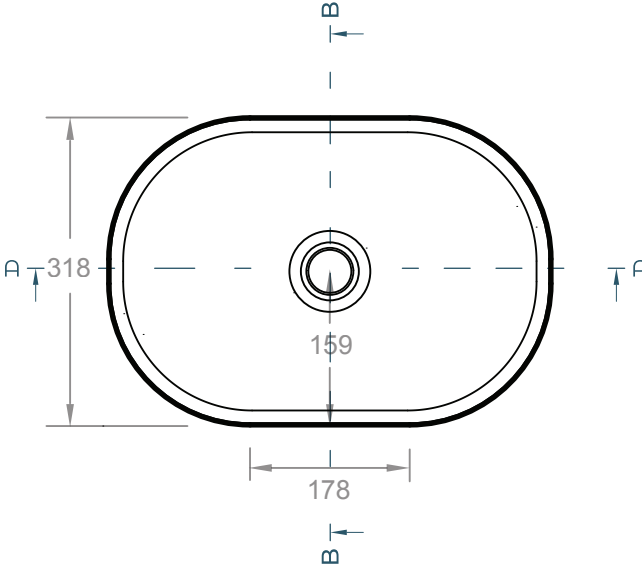

Parro Affix

mudd.
concrete

DESIGNED &
MADE IN CANADA

CONTACT

Toll Free
Phone
Email
Web

+1 888 510 2893
226-400-4101
hello@muddconcret.com
muddconcrete.com

TOP VIEW

CROSS SECTION VIEW

A - A