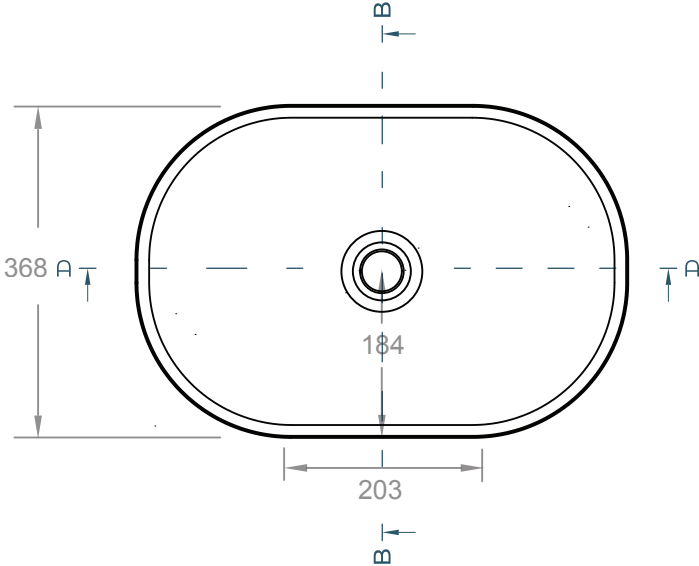

## DIMENSIONS (BASIN)

546mm L x 368mm W x 108mm H  
(21-1/2" L x 14-1/2" W x 4-1/4" H)

### TOP VIEW