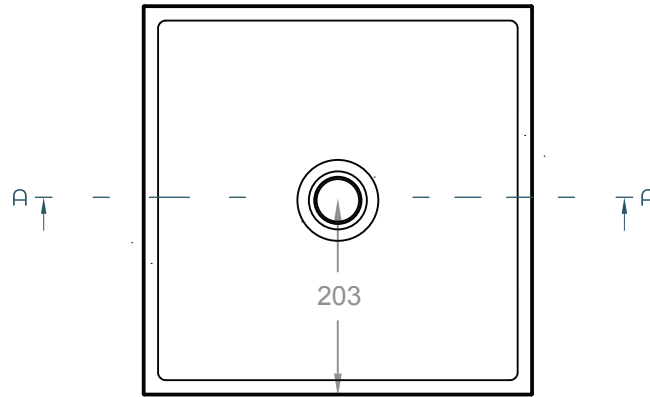

Yarra LG Affix

mudd.
concrete

DESIGNED &
MADE IN CANADA

CONTACT

Toll Free
Phone
Email
Web

+1 888 510 2893
226-400-4101
hello@muddconcret.com
muddconcrete.com

TOP VIEW