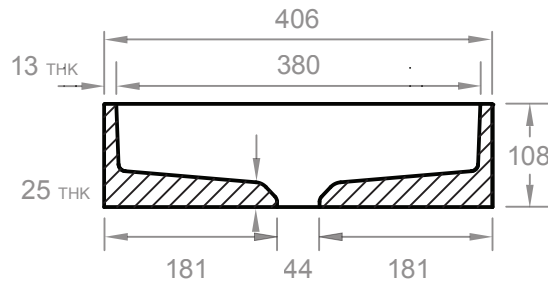

DESCRIPTION

A large, square countertop basin with subtle interior contours. Includes custom bracket for standalone mounting.

DIMENSIONS (BASIN)

406mm L x 406mm W x 108mm H
(16" L x 16" W x 4-1/4" H)

WEIGHT (BASIN)

DESIGNED &
MADE IN CANADA

CONTACT

Toll Free
Phone
Email
Web

+1 888 510 2893
226-400-4101
hello@muddconcret.com
muddconcrete.com

TOP VIEW

CROSS SECTION VIEW

A - A

Affix Brackets

5mm (3/16")

BRACKET A

fit for Odet SM | Yarra SM

305mm L x 350mm W x 89mm H
(12" L x 13-3/4" W x 3-1/2" H)

3kg (6.5lbs)

BRACKET B

fit for Parro

381mm L x 286mm W x 89mm H
(15" L x 11-1/4" W x 3-1/2" H)