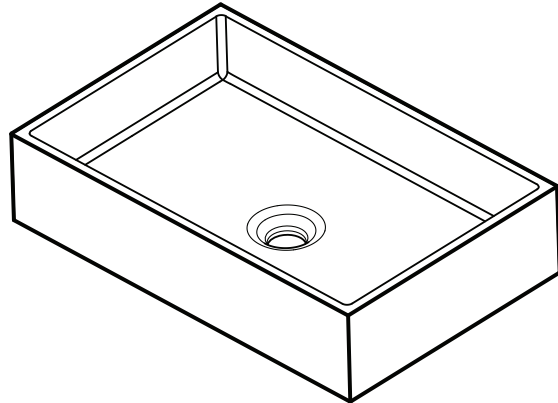

Jeker

mudd.
concrete

DESIGNED &
MADE IN CANADA

CONTACT

Toll Free
Phone
Email
Web

+1 888 510 2893
226-400-4101
hello@muddconcret.com
muddconcrete.com

COLLECTION

Capsule

DESCRIPTION

A large, rectangular countertop basin with slim edges and maximum sink coverage

DIMENSIONS

534mm L x 343mm W x 121mm H
(21" L x 13-1/2" W x 4-3/4" H)

WEIGHT

18 kg (40 lbs)

DRAIN RQD

44mm (1-3/4") max. w/o overflow

MATERIAL FINISH