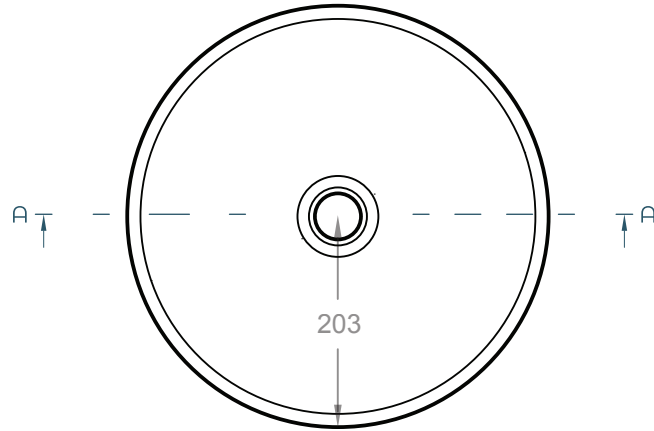

## DIMENSIONS

406mm  $\varnothing$  x 114mm H  
(16"  $\varnothing$  x 4-1/2" H)

## TOP VIEW