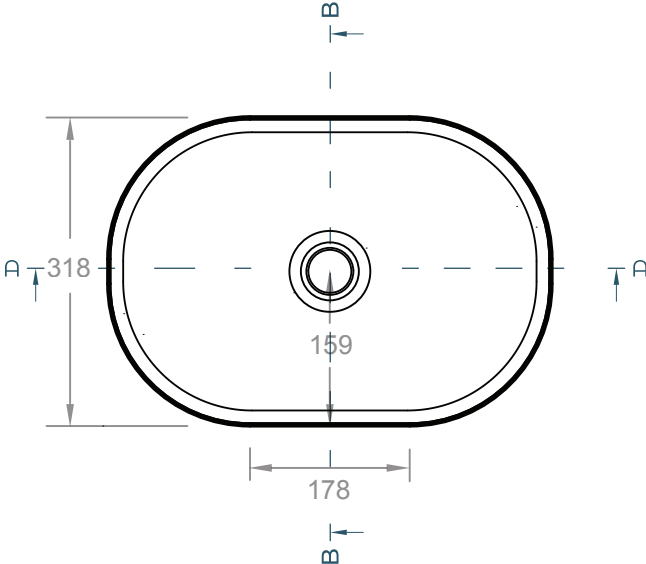

Parro

mudd.
concrete

DESIGNED &
MADE IN CANADA

CONTACT

Toll Free
Phone
Email
Web

+1 888 510 2893
226-400-4101
hello@muddconcret.com
muddconcrete.com

TOP VIEW

CROSS SECTION VIEWS

A - A