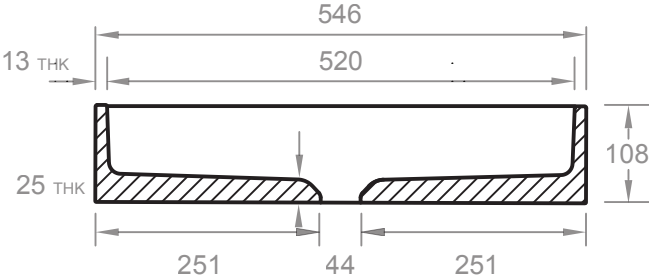

Parro LG

mudd.
concrete

DESIGNED &
MADE IN CANADA

CONTACT

Toll Free
Phone
Email
Web

+1 888 510 2893
226-400-4101
hello@muddconcret.com
muddconcrete.com

TOP VIEW

CROSS SECTION VIEWS

A - A

B - B