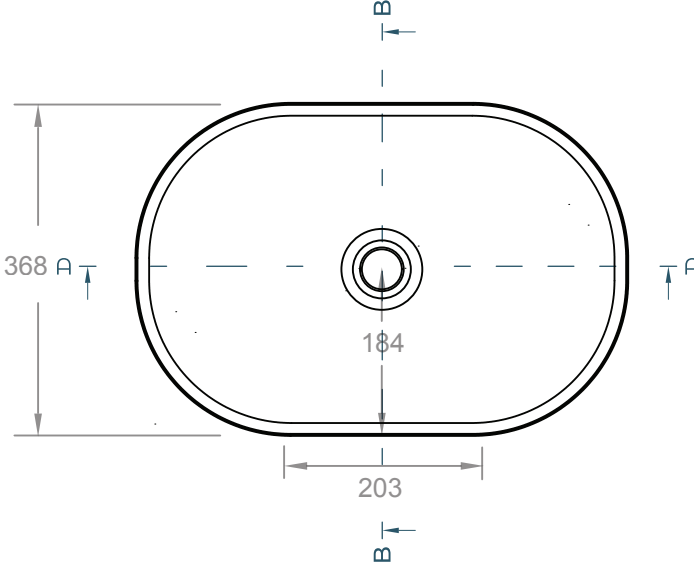

Parro LG

mudd.
concrete

DESIGNED &
MADE IN CANADA

CONTACT

Toll Free
Phone
Email
Web

+1 888 510 2893
226-400-4101
hello@muddconcret.com
muddconcrete.com

TOP VIEW

CROSS SECTION VIEWS

A - A