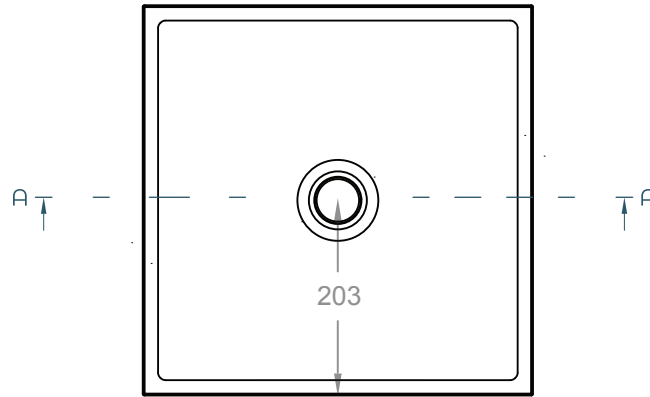

Yarra LG

mudd.
concrete

DESIGNED &
MADE IN CANADA

CONTACT

Toll Free
Phone
Email
Web

+1 888 510 2893
226-400-4101
hello@muddconcret.com
muddconcrete.com

TOP VIEW