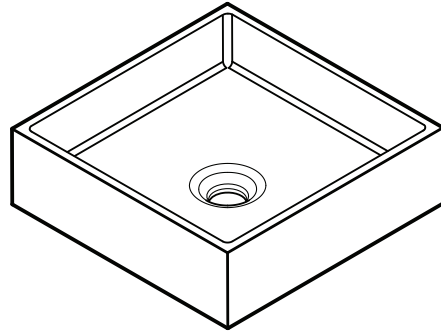

## COLLECTION

Capsule

## DESCRIPTION

A petite and modern square countertop basin with slim edges and subtle interior contours

## DIMENSIONS

356mm L x 356mm W x 108mm H  
(14" L x 14" W x 4-1/4" H)