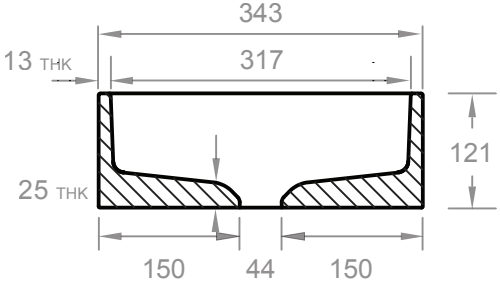

Jeker Affix

mudd.
concrete

DESIGNED &
MADE IN CANADA

CONTACT

Toll Free
Phone
Email
Web

+1 888 510 2893
226-400-4101
hello@muddconcrete.com
muddconcrete.com

TOP VIEW

CROSS SECTION VIEW

A - A

B - B