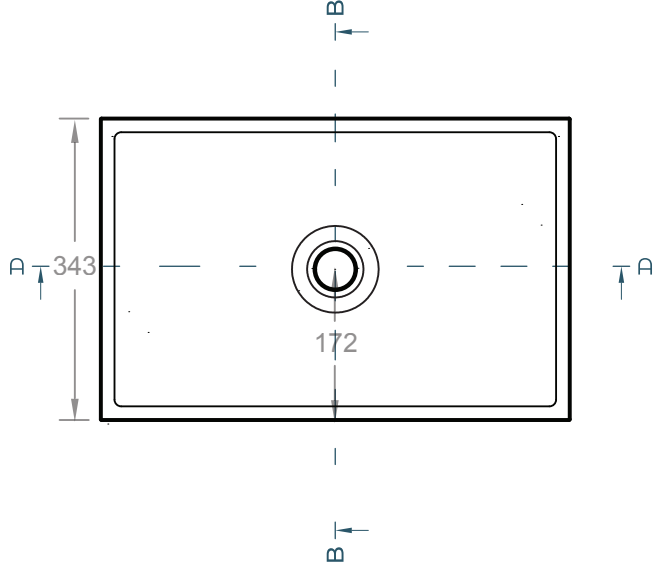

Jeker Affix

mudd.
concrete

DESIGNED &
MADE IN CANADA

CONTACT

Toll Free
Phone
Email
Web

+1 888 510 2893
226-400-4101
hello@muddconcrete.com
muddconcrete.com

TOP VIEW

CROSS SECTION VIEW

A - A