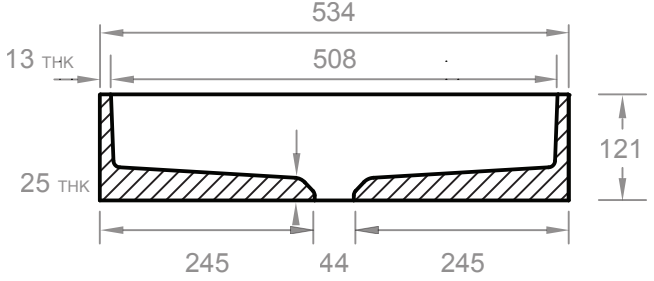

Jeker Affix

mudd.
concrete

DESIGNED &
MADE IN CANADA

CONTACT

Toll Free
Phone
Email
Web

+1 888 510 2893
226-400-4101
hello@muddconcrete.com
muddconcrete.com

TOP VIEW

CROSS SECTION VIEW

A - A

B - B