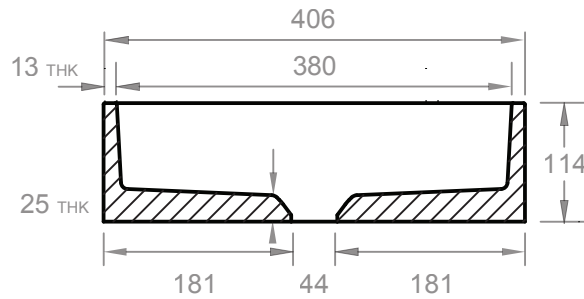

CROSS SECTION VIEW

A - A