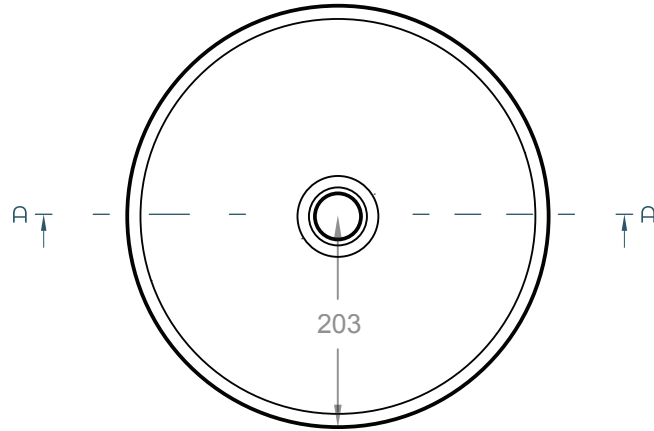

## DIMENSIONS (BASIN)

406mm  $\varnothing$  x 114mm H  
(16"  $\varnothing$  x 4-1/2" H)

## TOP VIEW