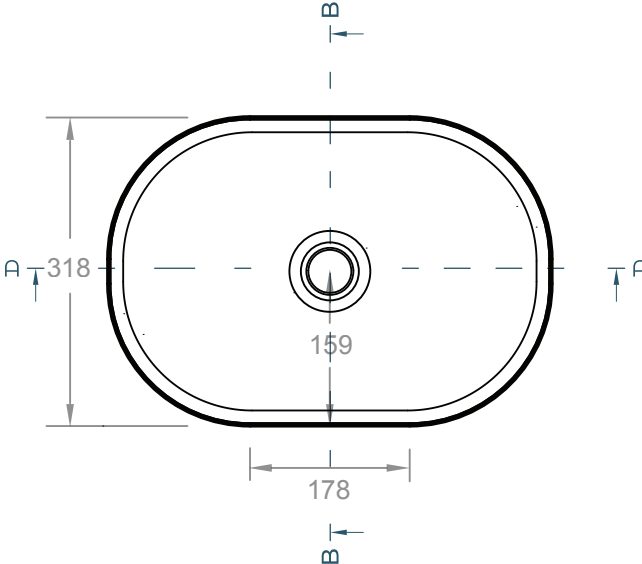

Parro Affix

mudd.
concrete

DESIGNED &
MADE IN CANADA

CONTACT

Toll Free
Phone
Email
Web

+1 888 510 2893
226-400-4101
hello@muddconcrete.com
muddconcrete.com

TOP VIEW

CROSS SECTION VIEW

A - A