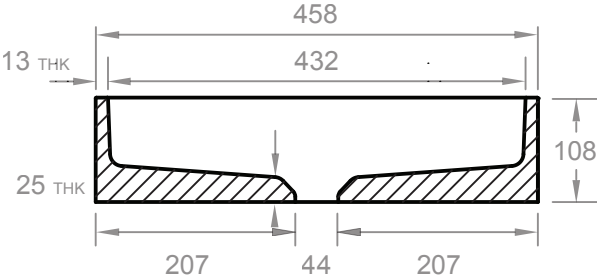

Parro Affix

mudd.
concrete

DESIGNED &
MADE IN CANADA

CONTACT

Toll Free
Phone
Email
Web

+1 888 510 2893
226-400-4101
hello@muddconcrete.com
muddconcrete.com

TOP VIEW

CROSS SECTION VIEW

A - A

B - B