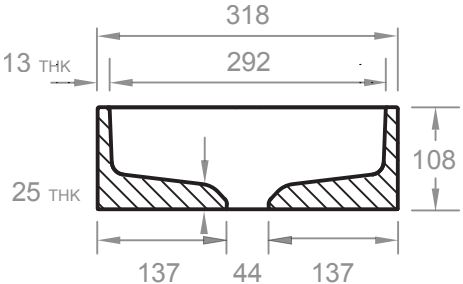

Parro Affix

mudd.
concrete

DESIGNED &
MADE IN CANADA

CONTACT

Toll Free
Phone
Email
Web

+1 888 510 2893
226-400-4101
hello@muddconcrete.com
muddconcrete.com

TOP VIEW

CROSS SECTION VIEW

A - A

B - B