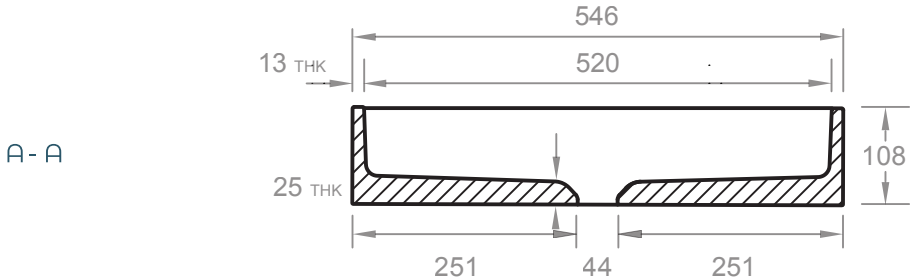

CROSS SECTION VIEW