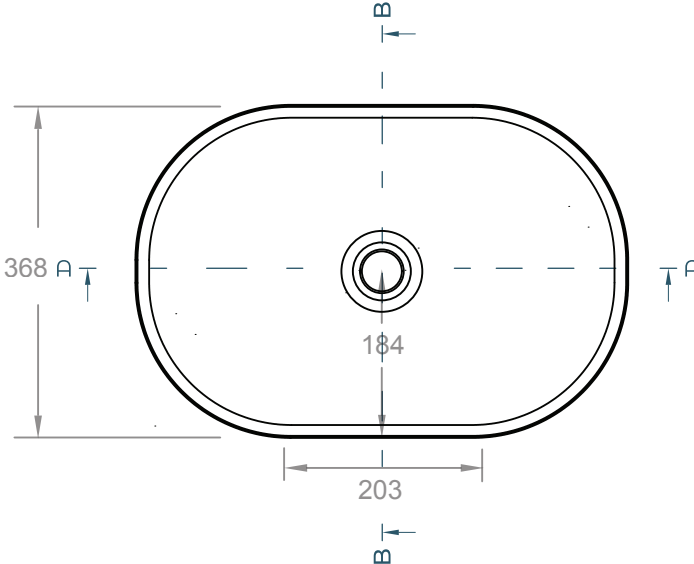

Parro LG Affix

mudd.
concrete

DESIGNED &
MADE IN CANADA

CONTACT

Toll Free
Phone
Email
Web

+1 888 510 2893
226-400-4101
hello@muddconcrete.com
muddconcrete.com

TOP VIEW