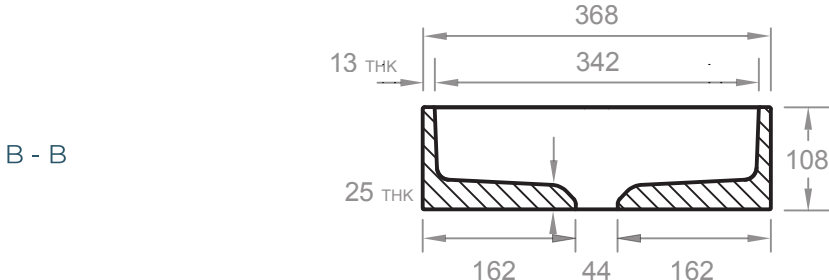

CROSS SECTION VIEW