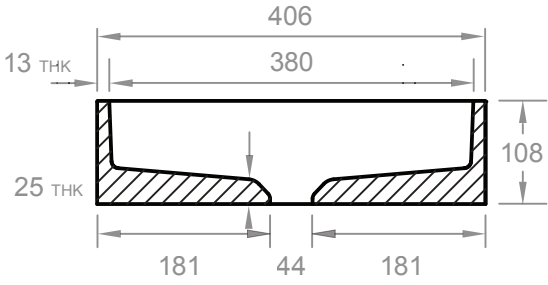

DESCRIPTION

A large, square countertop basin with subtle interior contours. Includes custom bracket for standalone mounting.

DIMENSIONS (BASIN)

406mm L x 406mm W x 108mm H
(16" L x 16" W x 4-1/4" H)

WEIGHT (BASIN)

DESIGNED &
MADE IN CANADA

CONTACT

Toll Free
Phone
Email
Web

+1 888 510 2893
226-400-4101
hello@muddconcrete.com
muddconcrete.com

TOP VIEW

CROSS SECTION VIEW

A - A

Affix Brackets

5mm (3/16")

BRACKET A

fit for Odet SM | Yarra SM

305mm L x 350mm W x 89mm H
(12" L x 13-3/4" W x 3-1/2" H)

3kg (6.5lbs)

BRACKET B

fit for Parro

381mm L x 286mm W x 89mm H
(15" L x 11-1/4" W x 3-1/2" H)