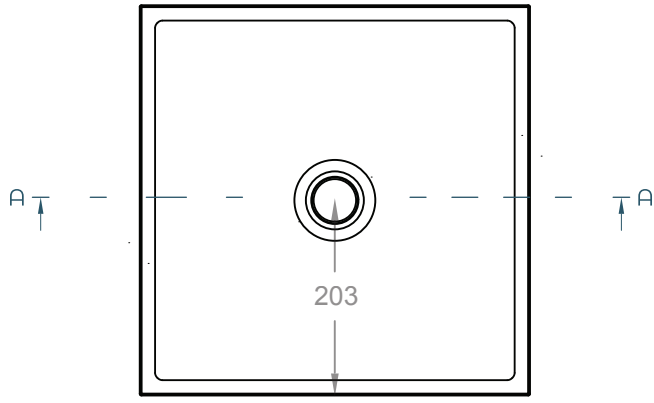

Yarra LG Affix

mudd.
concrete

DESIGNED &
MADE IN CANADA

CONTACT

Toll Free
Phone
Email
Web

+1 888 510 2893
226-400-4101
hello@muddconcrete.com
muddconcrete.com

TOP VIEW