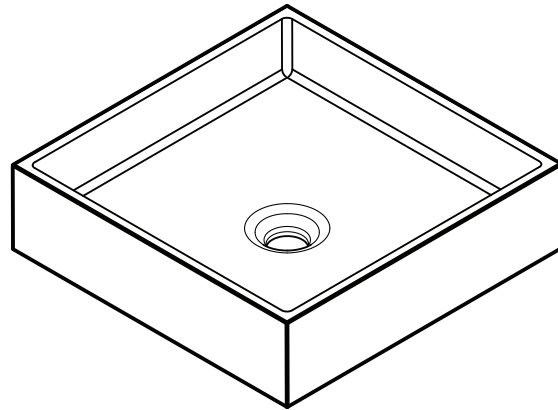

DESCRIPTION

A large, square countertop basin with subtle interior contours. Includes custom bracket for standalone mounting.

DIMENSIONS (BASIN)

406mm L x 406mm W x 108mm H
(16" L x 16" W x 4-1/4" H)

WEIGHT (BASIN)

16 kg (35 lbs)

DRAIN RQD

44mm (1-3/4") max. w/o overflow

MATERIAL FINISH

Smooth

AVAILABLE COLOURS

Peach

Rose