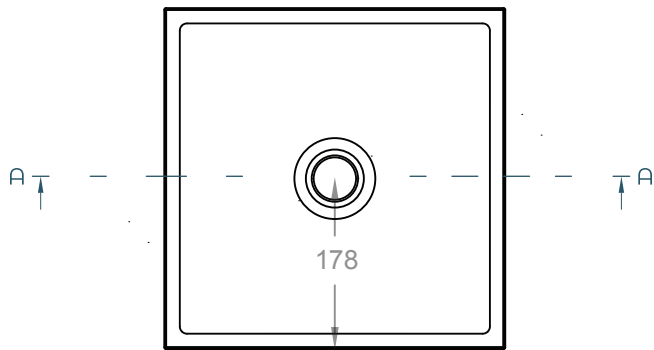

Yarra^{SM} Affix

mudd.
concrete

DESIGNED &
MADE IN CANADA

CONTACT

Toll Free
Phone
Email
Web

+1 888 510 2893
226-400-4101
hello@muddconcrete.com
muddconcrete.com

TOP VIEW