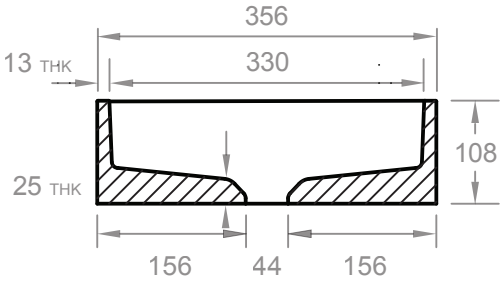

CROSS SECTION VIEW

A - A