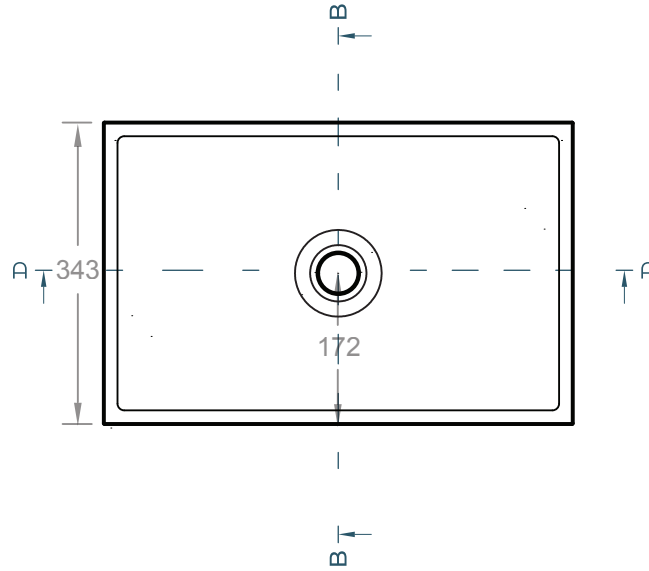

Jeker

mudd.
concrete

DESIGNED &
MADE IN CANADA

CONTACT

Toll Free
Phone
Email
Web

+1 888 510 2893
226-400-4101
hello@muddconcrete.com
muddconcrete.com

TOP VIEW

CROSS SECTION VIEWS