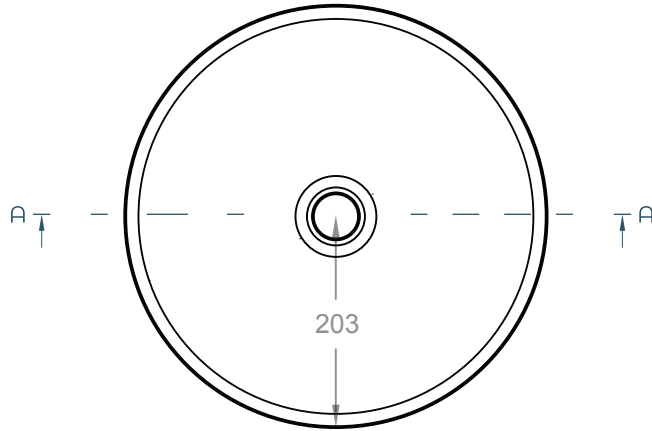

Odet LG

mudd.
concrete

DESIGNED &
MADE IN CANADA

CONTACT

Toll Free
Phone
Email
Web

+1 888 510 2893
226-400-4101
hello@muddconcrete.com
muddconcrete.com

TOP VIEW