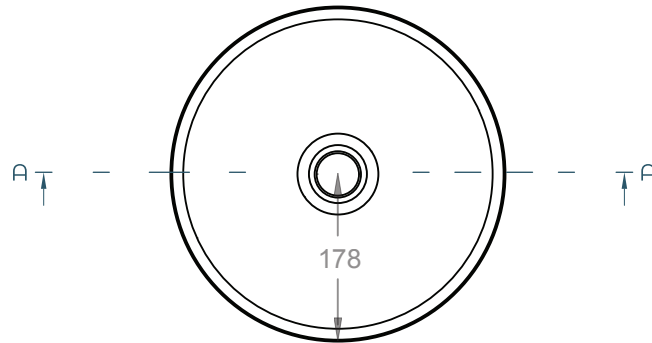

Odet SM

mudd.
concrete

DESIGNED &
MADE IN CANADA

CONTACT

Toll Free
Phone
Email
Web

+1 888 510 2893
226-400-4101
hello@muddconcrete.com
muddconcrete.com

TOP VIEW