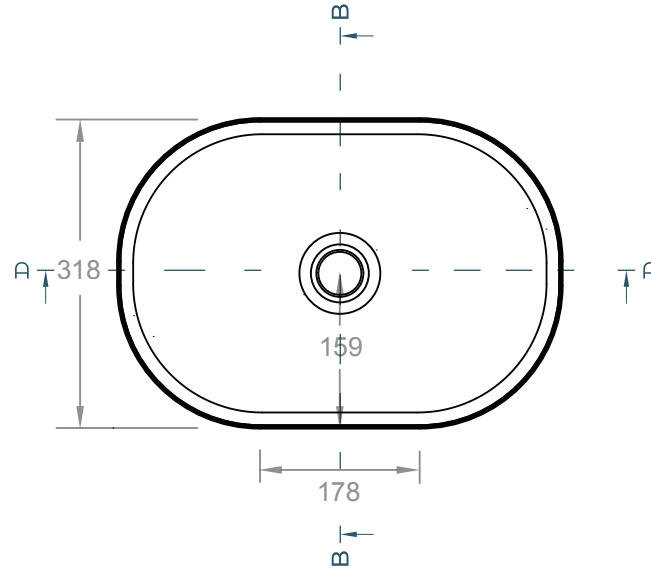

Parro

mudd.
concrete

DESIGNED &
MADE IN CANADA

CONTACT

Toll Free
Phone
Email
Web

+1 888 510 2893
226-400-4101
hello@muddconcrete.com
muddconcrete.com

TOP VIEW

CROSS SECTION VIEWS