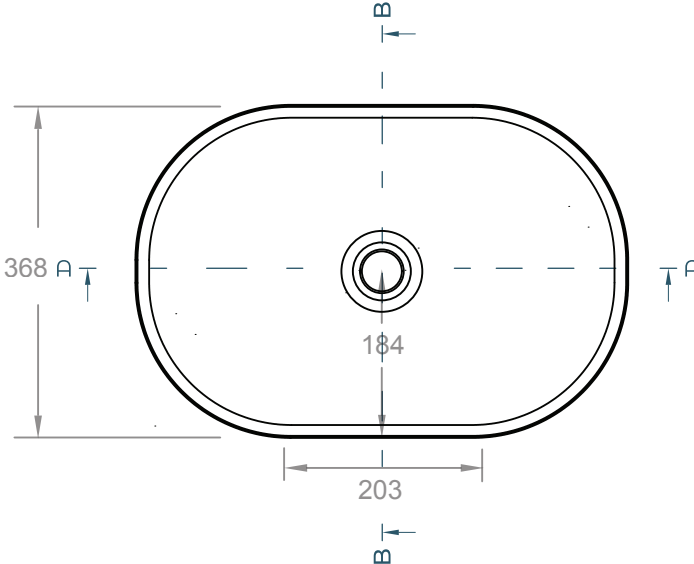

Parro LG

mudd.
concrete

DESIGNED &
MADE IN CANADA

CONTACT

Toll Free
Phone
Email
Web

+1 888 510 2893
226-400-4101
hello@muddconcrete.com
muddconcrete.com

TOP VIEW

CROSS SECTION VIEWS

A - A