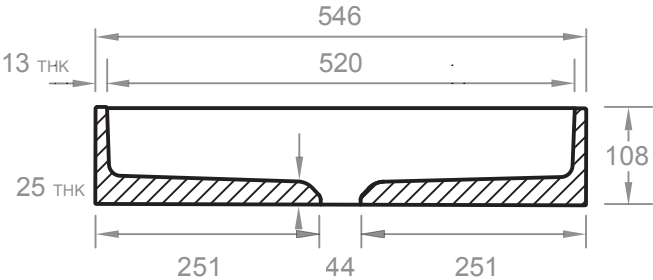

Parro LG

mudd.
concrete

DESIGNED &
MADE IN CANADA

CONTACT

Toll Free
Phone
Email
Web

+1 888 510 2893
226-400-4101
hello@muddconcrete.com
muddconcrete.com

TOP VIEW

CROSS SECTION VIEWS

A - A

B - B