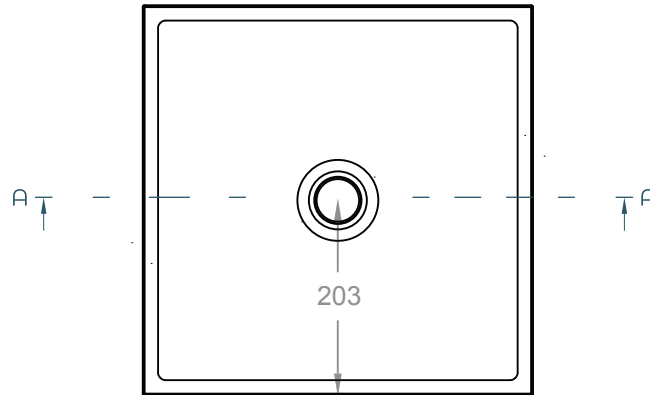

Yarra LG

mudd.
concrete

DESIGNED &
MADE IN CANADA

CONTACT

Toll Free
Phone
Email
Web

+1 888 510 2893
226-400-4101
hello@muddconcrete.com
muddconcrete.com

TOP VIEW