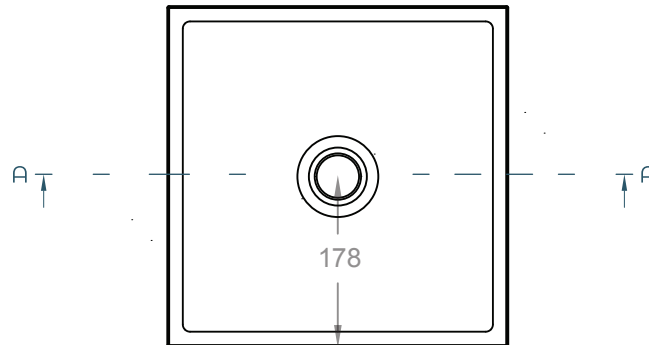

Yarra SM

mudd.
concrete

DESIGNED &
MADE IN CANADA

CONTACT

Toll Free
Phone
Email
Web

+1 888 510 2893
226-400-4101
hello@muddconcrete.com
muddconcrete.com

TOP VIEW